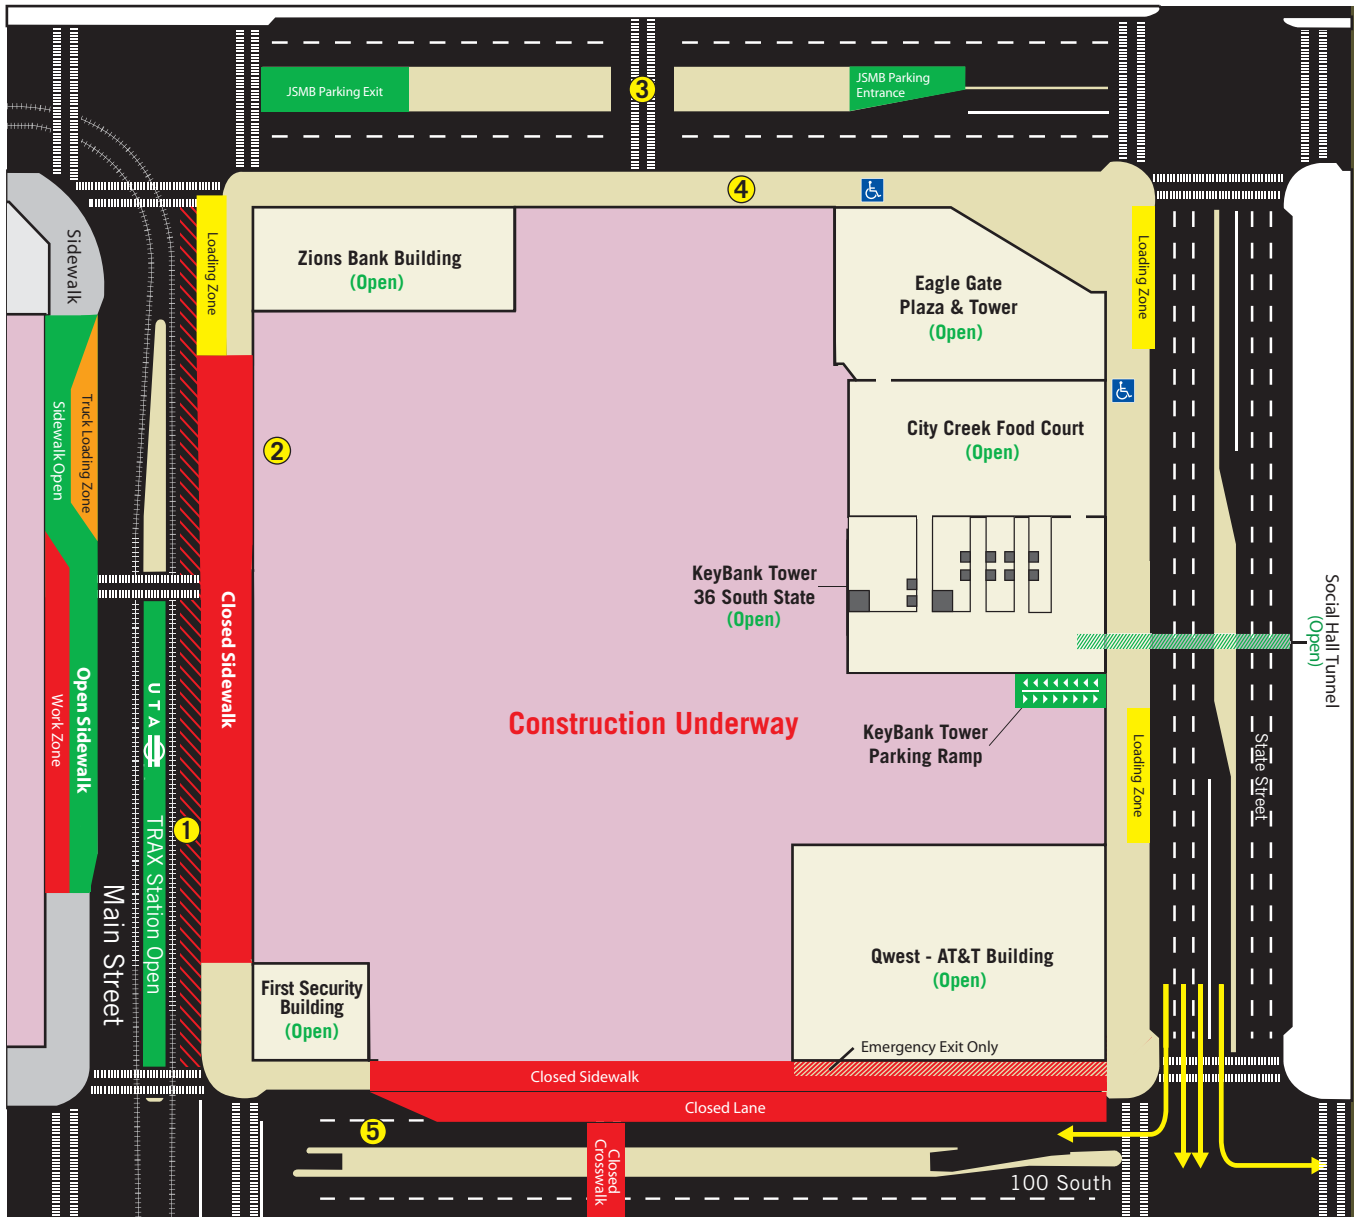

## Parking

- Hourly parking available at KeyBank Tower, Eagle Gate Parking Terrace on Social Hall Avenue, Regent Street Garage and Joseph Smith Memorial Building (JSMB) Garage.

## Pedestrians

- Sidewalk is closed on the north side of 100 South. Please use south sidewalk.
- Mid-block crosswalk is closed on 100 South.
- Expect intermittent sidewalk closures on the south side of 100 South.

## Traffic

- Expect intermittent nighttime closures on Main Street.

## WHAT'S NEW

- Northbound Main St. is closed until streetscape work is completed.
- East side of Main St. closed to pedestrians. Use west sidewalk.
- The mid-block crosswalk on South Temple is open.
- The sidewalk is open on south side of South Temple.
- Westbound lane on 100 South is open.