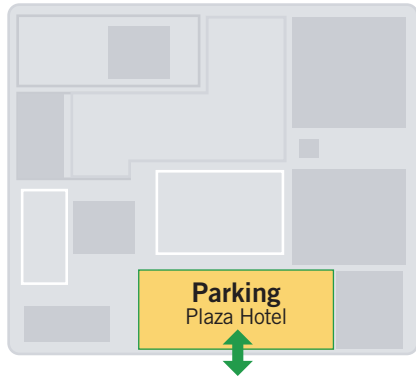

Downtown Hourly Parking Lots

West Temple Street

State Street

Main